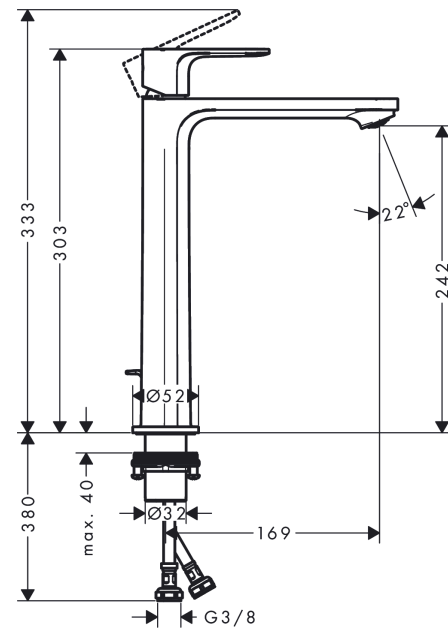

#### product features

- consists of: single lever basin mixer, waste set
- ComfortZone 240
- projection: 169 mm
- spout height: 242 mm
- spray type: normal spray
- maximum flow rate at 3 bar: 5 l/min
- ceramic cartridge
- temperature limitation adjustable
- suitable for continuous flow water heaters
- pop-up waste set G 1¼
- material waste set: synthetic
- connection type: G ¾ connections
- connection dimension: DN15
- cold water in middle position

### Scale drawing

**Rebris E**

**Single lever basin mixer 240 CoolStart for wash bowls with pop-up waste set**

Surface: **Chrome** Article Number: **72581000**

**Flowchart**

**Rebris E**

**Single lever basin mixer 240 CoolStart for wash bowls with pop-up waste set**

Surface: **Chrome** Article Number: **72581000**

**Exploded Drawing**

Year of production: >06/22

### Spare part list

Year of production: >06/22

Pos.	Description	Article Number	Price	PU
1	handle	94643000	€ 45,82	1
2	screw cover	95704000	€ 3,33	1
3	hollow set screw M6x10 DIN 916	96029000	€ 3,33	1
4	flange	98863000	€ 45,82	1
5	nut	98864000	€ 36,89	1
6	O-ring 24x2	98388000	€ 3,33	1
7	O-ring 27x1,5	92527000	€ 11,66	1
8	O-ring 25x1,5	98146000	€ 3,33	1
9	cartridge, assy	95973001	€ 72,47	1
10	seal	98865000	€ 28,92	1
11	adapter for cartridge	98866000	€ 28,92	1
12	O-ring 23x2	98398000	€ 3,33	1
13	aerator M24x1 (5 l/min)	94364000	€ 8,69	1
14	fixing set (Ø 32)	13961000	€ 22,97	1
15	lever collar	97548000	€ 3,33	1
16	connection hose 600 mm M8x0,75 G3/8	96556000	€ 22,97	1
17	O-ring 6,6x1,6	93019000	€ 3,33	1
18	pull rod	96657000	€ 11,66	1
a	pop up waste	92168000	€ 36,89	1
b	fixation extension 35 mm	13898000	€ 72,47	1
c	lever arm 340mm (ball-Ø12mm)	96324000	€ 22,97	1