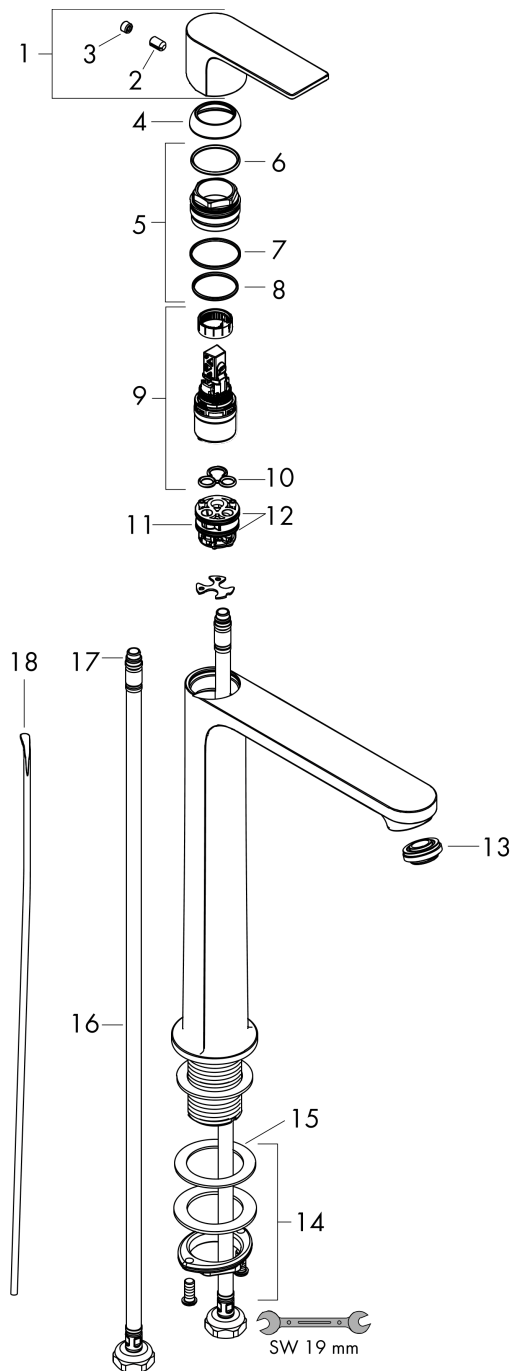

#### product features

- consists of: single lever basin mixer, waste set
- ComfortZone 240
- projection: 169 mm
- spout height: 242 mm
- spray type: normal spray
- maximum flow rate at 3 bar: 5 l/min
- ceramic cartridge
- temperature limitation adjustable
- suitable for continuous flow water heaters
- pop-up waste set G 1¼
- material waste set: synthetic
- connection type: G ¾ connections
- connection dimension: DN15
- cold water in middle position

### Scale drawing

**Rebris E**

**Single lever basin mixer 240 CoolStart for wash bowls with pop-up waste set**

Surface: **Chrome** Article Number: **72581000**

**Flowchart**

**Rebris E**

**Single lever basin mixer 240 CoolStart for wash bowls with pop-up waste set**

Surface: **Chrome** Article Number: **72581000**

**Exploded Drawing**

Year of production: >06/22

### Spare part list

Year of production: >06/22

Pos.	Description	Article Number	Price	PU
1	handle	94643000	€ 45,82	1
2	screw cover	95704000	€ 3,33	1
3	hollow set screw M6x10 DIN 916	96029000	€ 3,33	1
4	flange	98863000	€ 45,82	1
5	nut	98864000	€ 36,89	1
6	O-ring 24x2	98388000	€ 3,33	1
7	O-ring 27x1,5	92527000	€ 11,66	1
8	O-ring 25x1,5	98146000	€ 3,33	1
9	cartridge, assy	95973001	€ 72,47	1
10	seal	98865000	€ 28,92	1
11	adapter for cartridge	98866000	€ 28,92	1
12	O-ring 23x2	98398000	€ 3,33	1
13	aerator M24x1 (5 l/min)	94364000	€ 8,69	1
14	fixing set (Ø 32)	13961000	€ 22,97	1
15	lever collar	97548000	€ 3,33	1
16	connection hose 600 mm M8x0,75 G3/8	96556000	€ 22,97	1
17	O-ring 6,6x1,6	93019000	€ 3,33	1
18	pull rod	96657000	€ 11,66	1
a	pop up waste	92168000	€ 36,89	1
b	fixation extension 35 mm	13898000	€ 72,47	1
c	lever arm 340mm (ball-Ø12mm)	96324000	€ 22,97	1